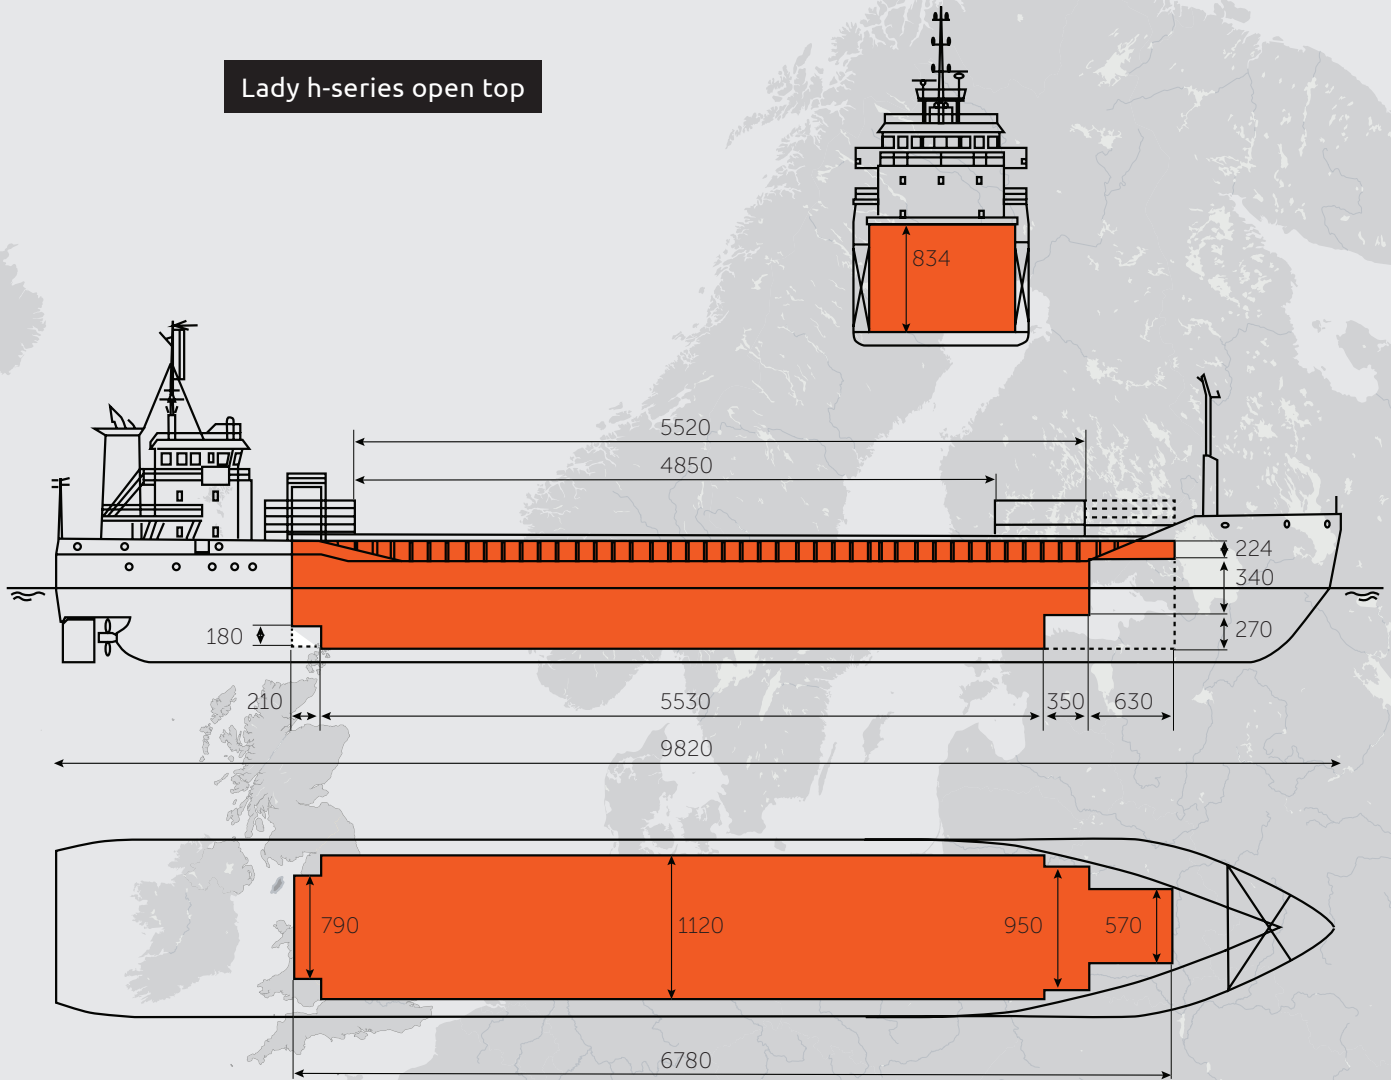

Lady h-series open top

just add water we'll take care of the rest

**Wijnne & Barends' cargadoors-
en agentuurkantoren bv**

📍 Handelskade Oost 5, NL-9934 AR Delfzijl

✉ PO Box 123, NL-9930 AC Delfzijl

🌐 The Netherlands

☎ +31 (0)596 63 77 77

🌐 www.wijnnebarends.com

All details are given in good faith and are "about" and are given without guarantee. They must not be used as basis for Charter Parties or contracts without explicit written authority.

**SPLIETHOFF
GROUP**